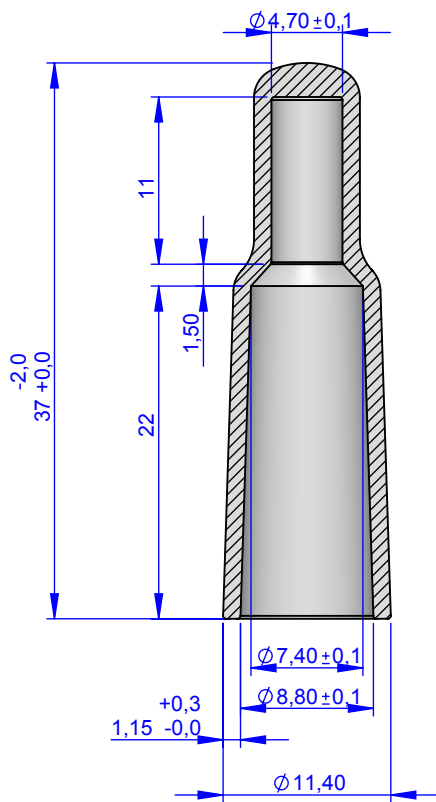

VISTA SEZIONE A-A

VISTA DALL'ALTO

VISTA DAL BASSO

VISTA ISOMETRICA SCALA 1:1

	Name	Sign.	date	Reference	Ster		Title : Capsula Closed Cap Plastisol EF 70
Drawn	Davide		31/7/2017		Eto	✓	
Checked					Steam	X	
Approved	Bruno		31/7/2017		Gamma	✓	
Rev							Article Code : 2 5011 936 2(Blue) 1(Red) 3(white) 5(Green) 7(Yellow)
Rev							
Rev							
Rev							
Rev							
Weight: gr 1,30		Material plastisol EF70 ecofashion		Scale:2:1		