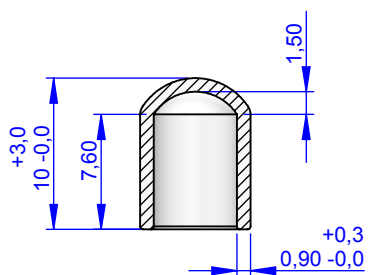

VISTA SEZIONE C:C

VISTA DALL'ALTO

VISTA DAL BASSO

VISTA ISOMETRICA

	Name	Sign.	date	Reference	Ster		Title : Small Closed Cap Plastisol EF 70
Drawn	Davide		7/8/2017		Eto	✓	
Checked					Steam	X	
Approved	Bruno		7/8/2017		Gamma	✓	
Rev							Article Code: 2 503 1 603 1(Red) 2(Blue) 3(white) 5(Green) 7(Yellow)
Rev							
Rev							
Rev							
Rev							
Weight: gr 0,21				Material: Plastisol EF 70 Ecofashion		Scale: 2:1	