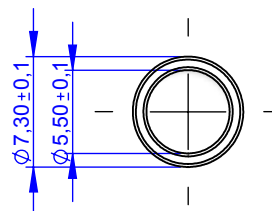

VISTA SEZIONE C:C

VISTA DALL'ALTO

VISTA DAL BASSO

VISTA ISOMETRICA

	Name	Sign.	date	Reference	Ster		Title : Small Closed Cap Plastisol EF 70
Drawn	Davide		7/8/2017		Eto	✓	
Checked					Steam	X	
Approved	Bruno		7/8/2017		Gamma	✓	
Rev							Article Code: 2 503 1 603 1(Red) 2(Blue) 3(white) 5(Green) 7(Yellow)
Rev							
Rev							
Rev							
Rev							
Weight: gr 0,21				Material: Plastisol EF 70 Ecofashion		Scale: 2:1	