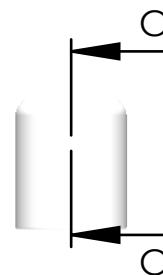

VISTA SEZIONE C:C

VISTA DALL'ALTO

VISTA DAL BASSO

VISTA ISOMETRICA

	Name	Sign.	date	Reference	Ster		Title : Small Closed Cap Plastisol EF 70
Drawn	Davide		7/8/2017		Eto	✓	
Checked					Steam	X	
Approved	Bruno		7/8/2017		Gamma	✓	
Rev							Article Code: 2 503 1 603 1(Red) 2(Blue) 3(white) 5(Green) 7(Yellow)
Rev							
Rev							
Rev							
Rev							
Weight: gr 0,21				Material: Plastisol EF 70 Ecofashion		Scale: 2:1	