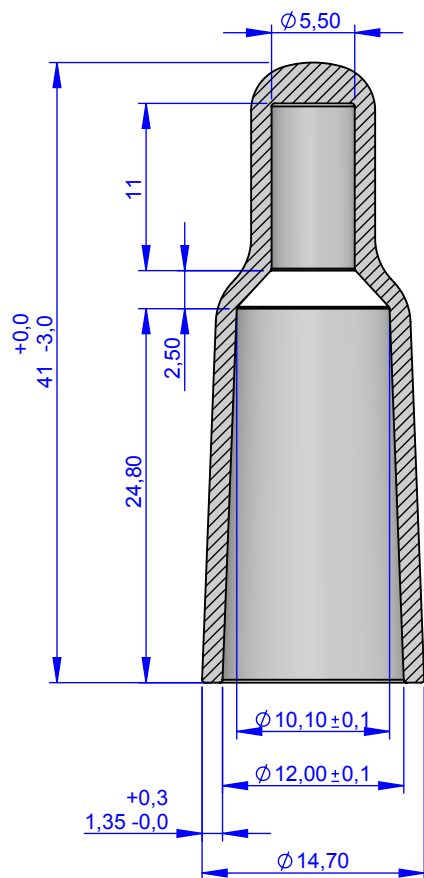

VISTA SEZIONE A:A

VISTA DALL'ALTO

VISTA DAL BASSO

VISTA ISOMETRICA SCALA 1:1

	Name	Sign.	date	Reference	Ster		Title : Capsula Closed Cap Plastisol EF 70
Drawn	Davide		1/8/2017		Eto	✓	
Checked					Steam	X	
Approved	Bruno		1/8/2017		Gamma	✓	
Rev							Article Code : 2 5031 940 1(Red) 2(Blue) 3(White) 5(Green) 7(Yellow)
Rev							
Rev							
Rev							
Weight: gr		Material: Plastisol EF70 Ecofashion		Scale 2:1	