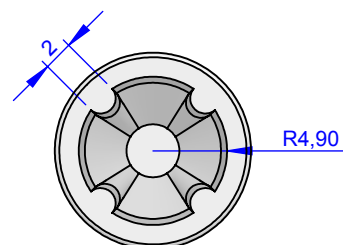

VISTA SEZIONE C:C

VISTA DALL'ALTO

VISTA DAL BASSO

VISTA ISOMETRICA SCALA 1:1

	Name	Sign.	date	Reference	Ster		Title : Small Vented Cap Plastisol EF 70
Drawn	Davide		26/7/2017		Eto	✓	
Checked					Steam	X	
Approved	Bruno		26/7/2017		Gamma	✓	
Rev							Article Code: 2 503 69 17 7 (Yellow) 1 (Red) 2 (Blue) 3 (White) 5 (Green)
Rev							
Rev							
Rev							
Rev							
Weight: gr 1,05				Material: Plastisol EF 70 Ecofashion		Scale: 2:1	