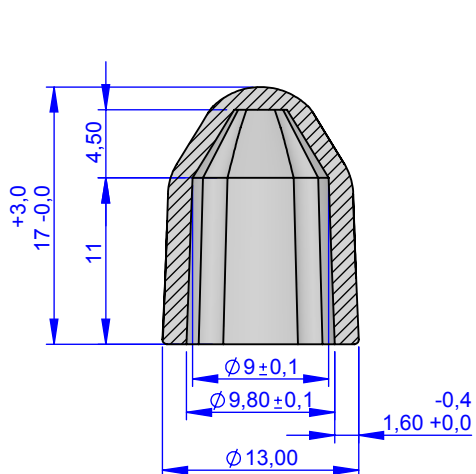

VISTA SEZIONE C:C

VISTA DALL'ALTO

VISTA DAL BASSO

VISTA ISOMETRICA SCALA 1:1

	Name	Sign.	date	Reference	Ster		Title : Small Vented Cap Plastisol EF 70
Drawn	Davide		26/7/2017		Eto	✓	
Checked					Steam	X	
Approved	Bruno		26/7/2017		Gamma	✓	
Rev							Article Code: 2 503 69 17 7 (Yellow) 1 (Red) 2 (Blue) 3 (White) 5 (Green)
Rev							
Rev							
Rev							
Rev							
Weight: gr 1,05				Material: Plastisol EF 70 Ecofashion		Scale: 2:1	