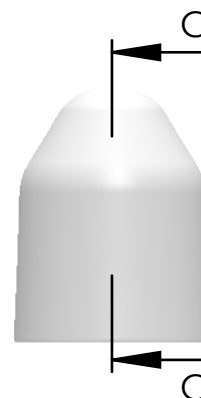

VISTA SEZIONE C:C

VISTA DALL'ALTO

VISTA DAL BASSO

VISTA ISOMETRICA SCALA 1:1

	Name	Sign.	date	Reference	Ster		Title : Small Vented Cap Plastisol EF 70
Drawn	Davide		26/7/2017		Eto	✓	
Checked					Steam	X	
Approved	Bruno		26/7/2017		Gamma	✓	
Rev							Article Code: 2 503 69 17 7 (Yellow) 1 (Red) 2 (Blue) 3 (White) 5 (Green)
Rev							
Rev							
Rev							
Rev							
Weight: gr 1,05				Material: Plastisol EF 70 Ecofashion		Scale: 2:1	