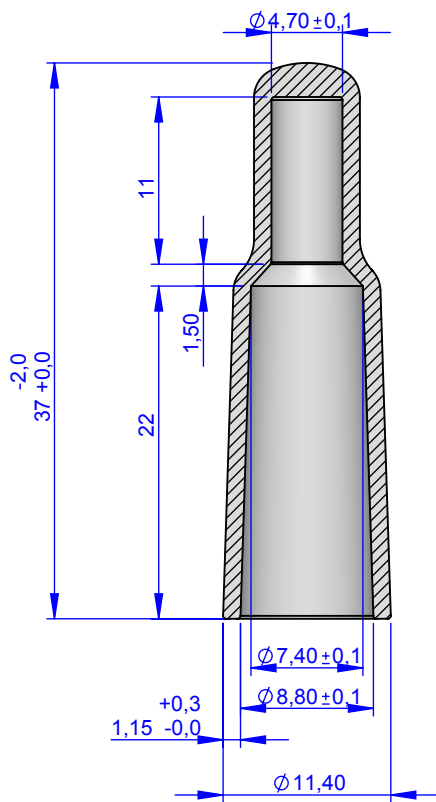

VISTA SEZIONE A-A

VISTA DALL'ALTO

VISTA DAL BASSO

VISTA ISOMETRICA SCALA 1:1

	Name	Sign.	date	Reference	Ster		Title : Capsula Closed Cap Plastisol EF 70	
Drawn	Davide		31/7/2017		Eto	✓		
Checked					Steam	X		
Approved	Bruno		31/7/2017		Gamma	✓	Article Code : 2 5011 936 2(Blue) 1(Red) 3(white) 5(Green) 7(Yellow)	
Rev								
Rev								
Rev								
Rev								
Weight: gr 1,30				Material	plastisol EF70 ecofashion		Scale:2:1	