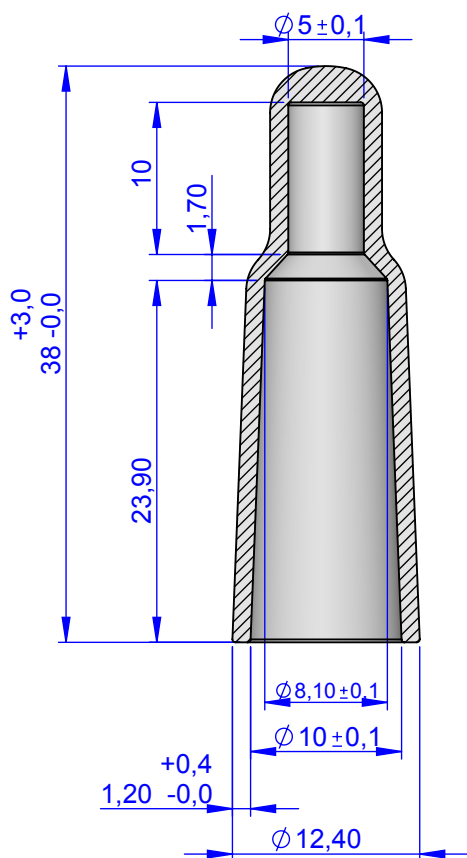

VISTA SEZIONE A:A

VISTA DALL'ALTO

VISTA DAL BASSO

VISTA ISOMETRICA SCALA 1:1

	Name	Sign.	date	Reference	Ster		Title: Capsula Closed Cap Plastisol EF 70
Drawn	Davide		1/8/2017		Eto	✓	
Checked					Steam	X	
Approved	Bruno		1/8/2017		Gamma	✓	
Rev							Article Code : 2 5021 940 7(Yellow) 1(Red) 2(Blue) 3(white) 5(Green)
Rev							
Rev							
Rev							
Rev							
Weight: gr 1,29				Material : Plastisol EF 70 ecofashion		Scale:2:1	