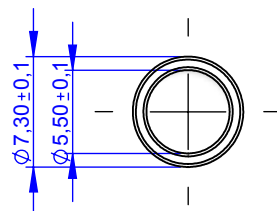

VISTA SEZIONE C:C

VISTA DALL'ALTO

VISTA DAL BASSO

VISTA ISOMETRICA

	Name	Sign.	date	Reference	Ster		Title : Small Closed Cap Plastisol EF 70
Drawn	Davide		7/8/2017		Eto	✓	
Checked					Steam	X	
Approved	Bruno		7/8/2017		Gamma	✓	
Rev							Article Code: 2 503 1 603 1(Red) 2(Blue) 3(white) 5(Green) 7(Yellow)
Rev							
Rev							
Rev							
Rev							
Weight: gr 0,21				Material: Plastisol EF 70 Ecofashion		Scale:2:1	