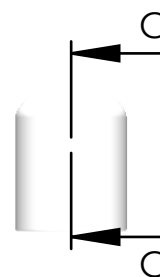

VISTA SEZIONE C:C

VISTA DALL'ALTO

VISTA DAL BASSO

VISTA ISOMETRICA

	Name	Sign.	date	Reference	Ster		Title : Small Closed Cap Plastisol EF 70
Drawn	Davide		7/8/2017		Eto	✓	
Checked					Steam	X	
Approved	Bruno		7/8/2017		Gamma	✓	
Rev							Article Code: 2 503 1 603 1(Red) 2(Blue) 3(white) 5(Green) 7(Yellow)
Rev							
Rev							
Rev							
Rev							
Weight: gr 0,21				Material: Plastisol EF 70 Ecofashion		Scale:2:1	