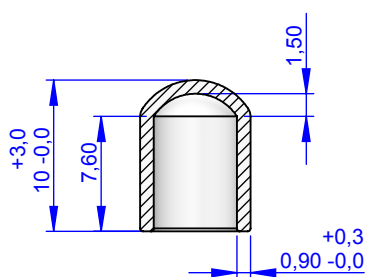

VISTA SEZIONE C:C

VISTA DALL'ALTO

VISTA DAL BASSO

VISTA ISOMETRICA

	Name	Sign.	date	Reference	Ster		Title : Small Closed Cap Plastisol EF 70
Drawn	Davide		7/8/2017		Eto	✓	
Checked					Steam	X	
Approved	Bruno		7/8/2017		Gamma	✓	
Rev							Article Code: 2 503 1 603 1(Red) 2(Blue) 3(white) 5(Green) 7(Yellow)
Rev							
Rev							
Rev							
Rev							
Weight: gr 0,21				Material: Plastisol EF 70 Ecofashion		Scale:2:1	