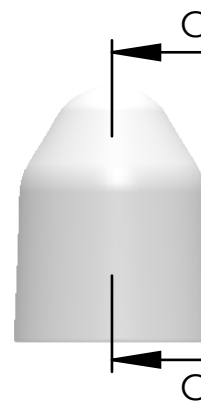

VISTA SEZIONE C:C

VISTA DALL'ALTO

VISTA DAL BASSO

VISTA ISOMETRICA SCALA 1:1

	Name	Sign.	date	Reference	Ster		Title : Small Vented Cap Plastisol EF 70
Drawn	Davide		26/7/2017		Eto	✓	
Checked					Steam	X	
Approved	Bruno		26/7/2017		Gamma	✓	
Rev							Article Code: 2 503 69 17 7 (Yellow) 1 (Red) 2 (Blue) 3 (White) 5 (Green)
Rev							
Rev							
Rev							
Rev							
Weight: gr 1,05				Material: Plastisol EF 70 Ecofashion		Scale: 2:1	