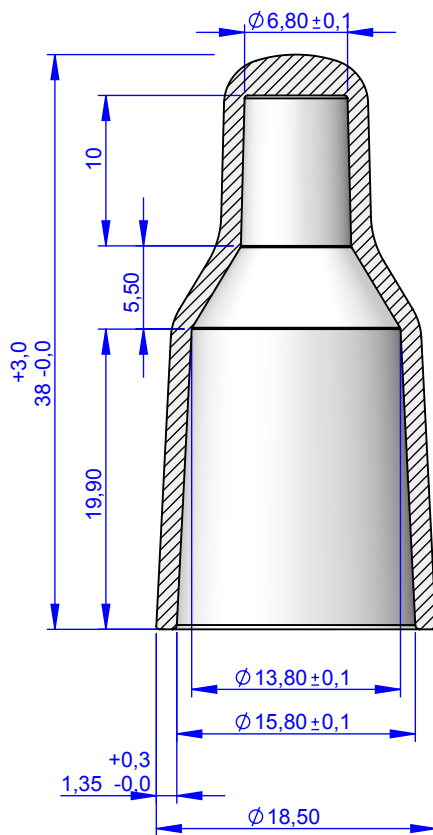

VISTA SEZIONE A:A

VISTA DALL'ALTO

VISTA DAL BASSO

VISTA ISOMETRICA SCALA 1:1

	Name	Sign.	date	Reference	Ster		Title : Capsula Closed Cap Plastisol EF 70
Drawn	Davide		1/8/2017		Eto	✓	
Checked					Steam	X	
Approved	Bruno		1/8/2017		Gamma	✓	
Rev							Article Code : 2 5051 940 5(Green) 1(Red) 2(Blue) 3(White) 7(Yellow)
Rev							
Rev							
Rev							
Rev							
Weight: gr2,30		Material plastisol EF70 ecofashion		Scale 2:1		