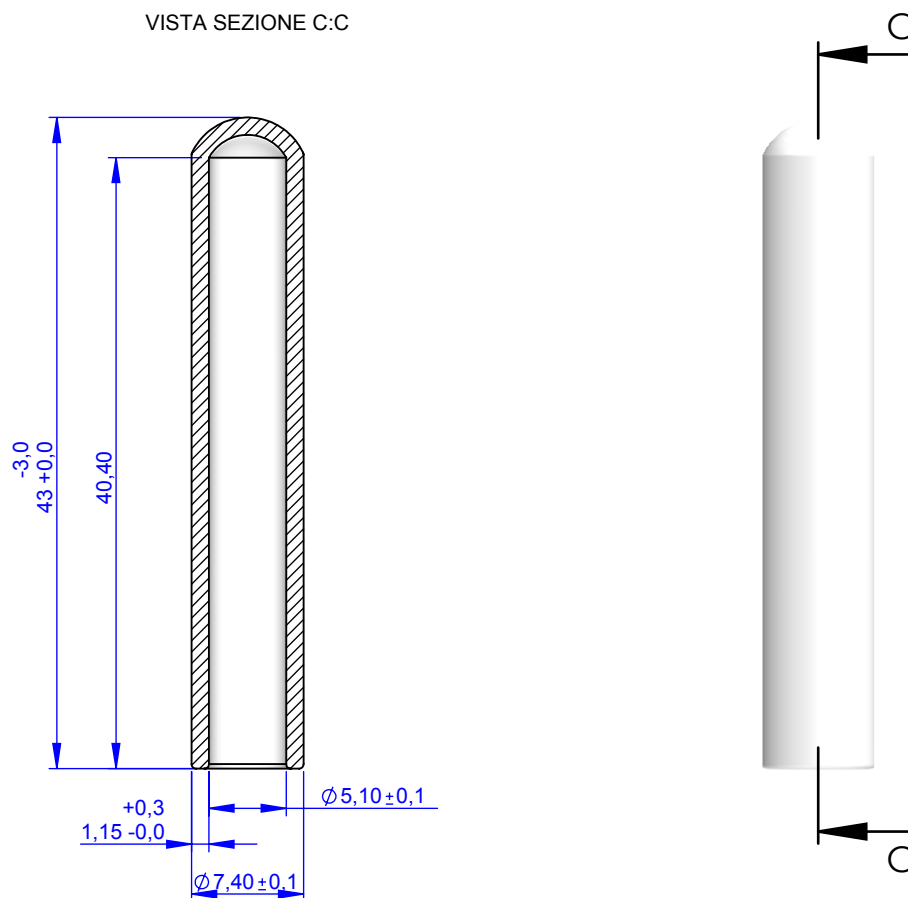

VISTA SEZIONE C:C

VISTA DALL'ALTO

VISTA DAL BASSO

VISTA ISOMETRICA SCALA 1:1

	Name	Sign.	date	Reference	Ster		Title : Closed Cap Plastisol EF 70
Drawn	Davide		2/8/2017		Eto	✓	
Checked					Steam	X	
Approved	Bruno		2/8/2017		Gamma	✓	
Rev							Article Code: 2 510 09 401 1(Red) 2(Blue) 3(White) 5(Green) 7(Yellow)
Rev							
Rev							
Rev							
Rev							
Weight: gr 1,16				Material: Plastisol EF 70 Ecofashion		Scale: 2:1	